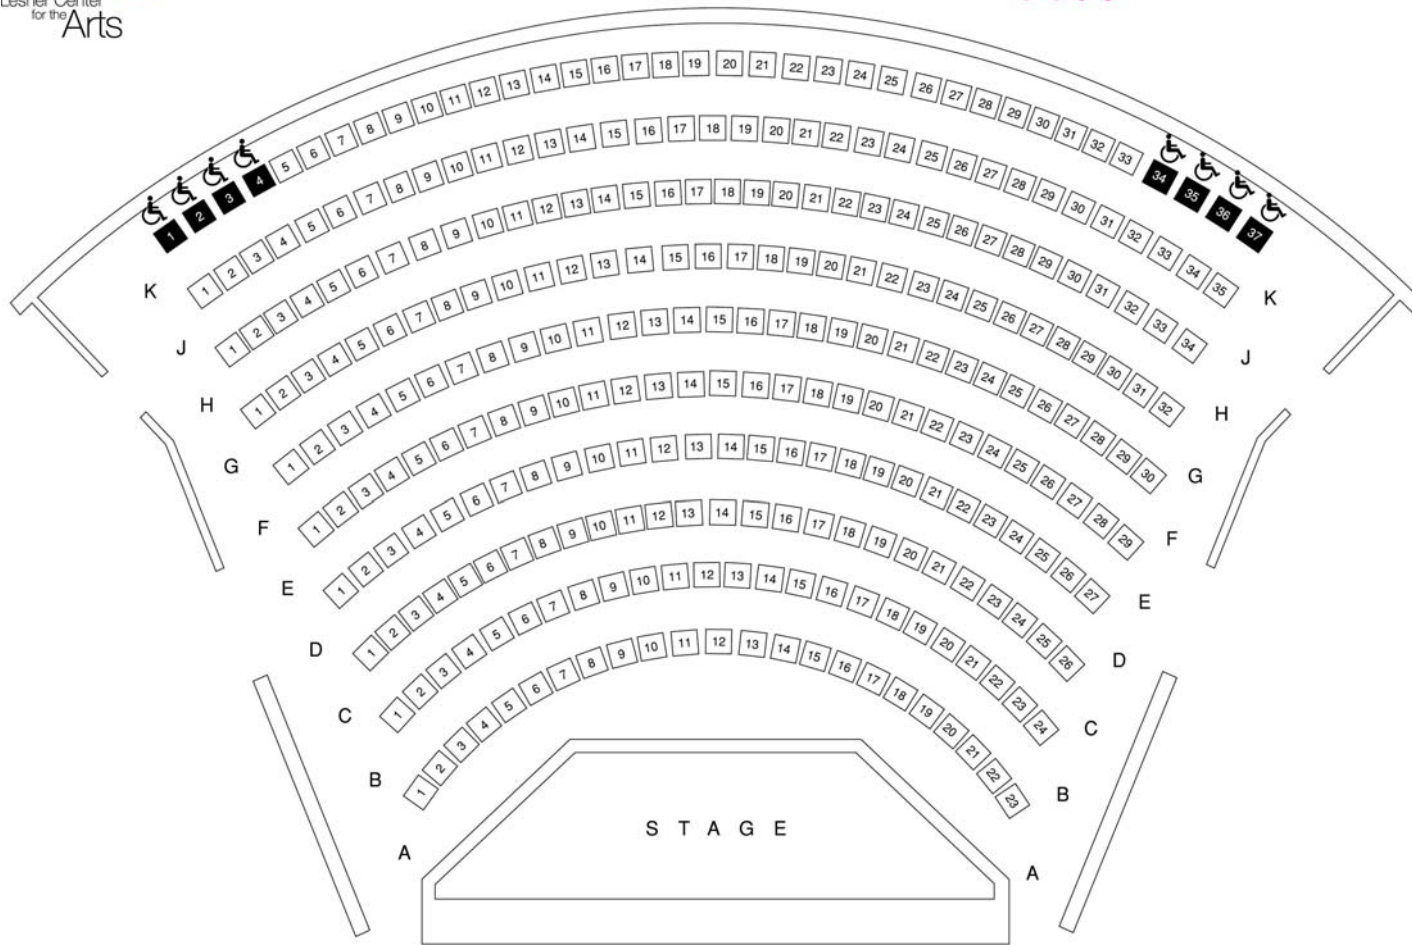

MARGARET LESHER THEATRE

For Ticket Information Call
(925) 943-SHOW
7.4.6.9

Administrative Offices
(925) 295-1400

= Handicapped Seating