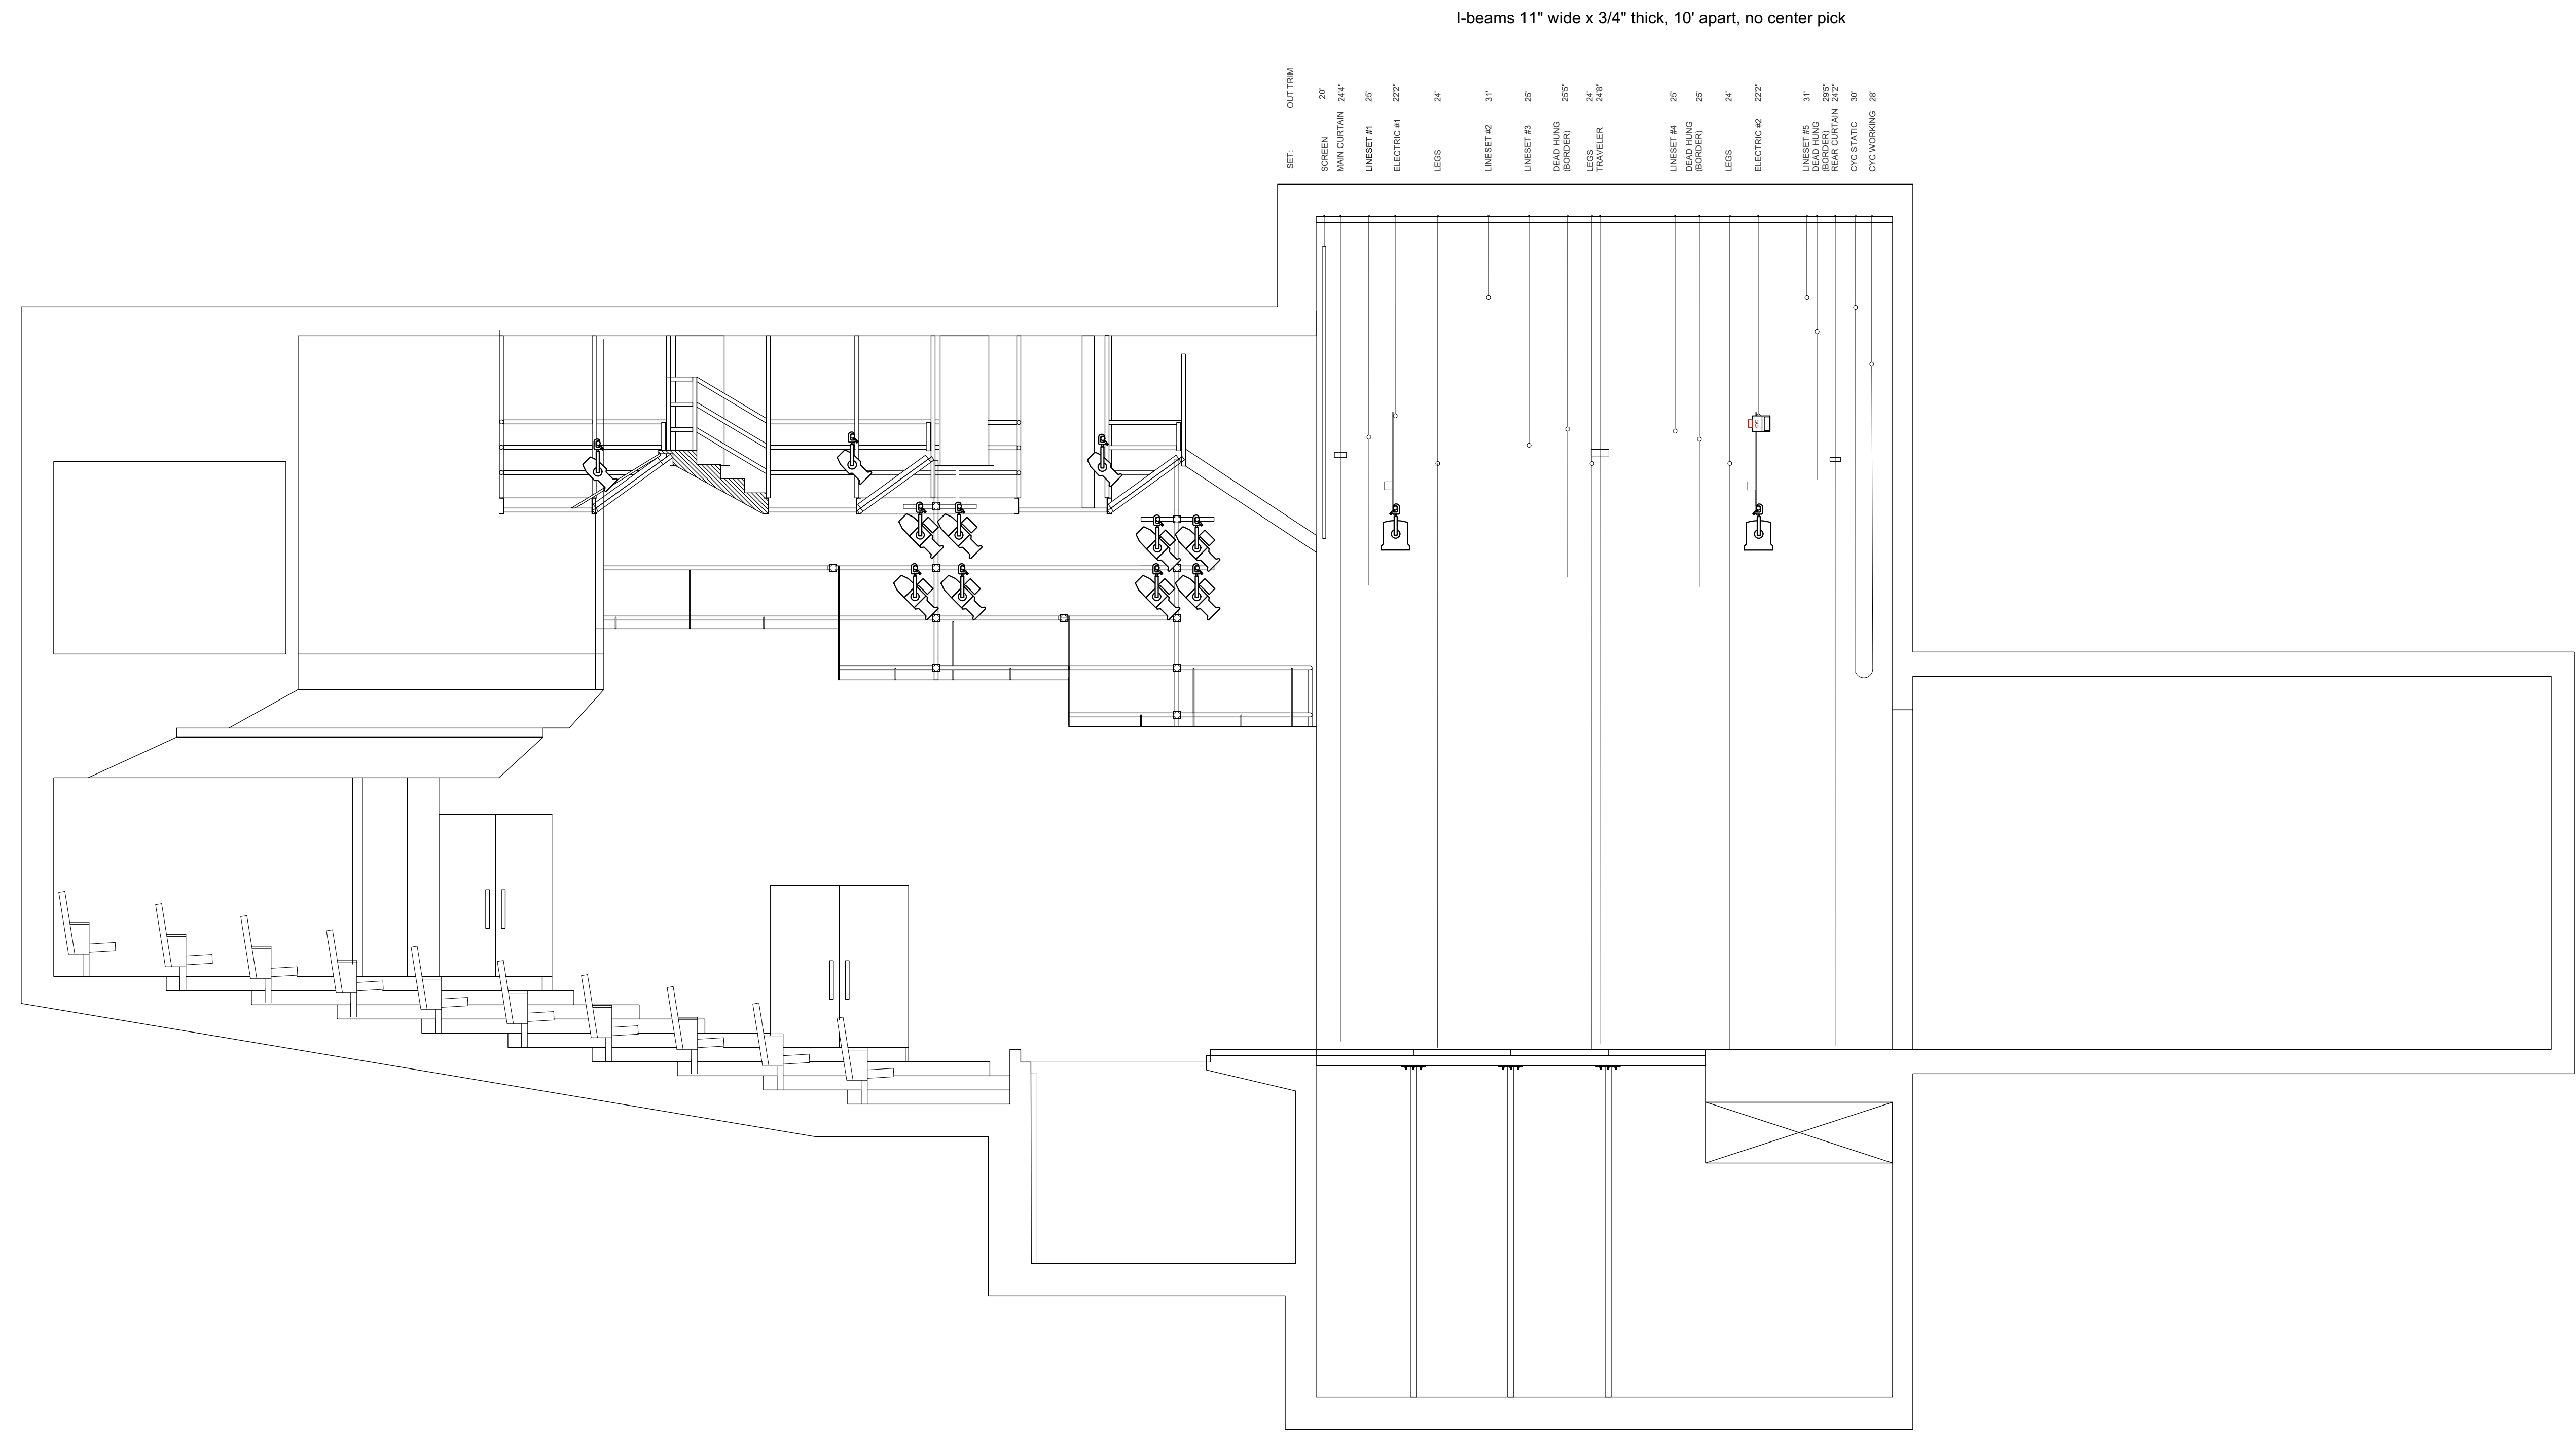

Margaret Leshar Theatre

Section

Scale: 1/4"=1'

Revised by:92

Revised 02-2023

SHEET1 of 1